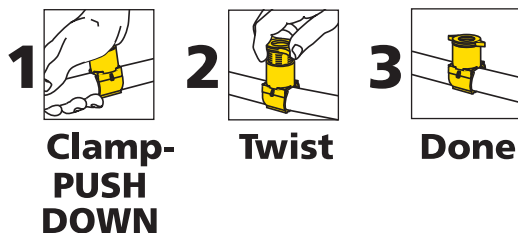

- Molded in an open position
- Model number and size molded into saddle
- Starter thread on all 3 tap sizes
- Smoother threading
- More comfortable handles
- For use with class 160 or 200 PVC Pipe

Spike Tool included where applicable

U.S. Pat. 6,216,723, 6,357,472, 6,773,036, and other patents pending.

■ ■ ■ = Denotes Tap Color

**NO TOOLS REQUIRED!  
10 SECOND INSTALLATION**

**KING**  
INNOVATION®

50100-128 REV E 06/23

www.kinginnovation.com  
(P) 800.624.4320  
(F) 636.519.5410